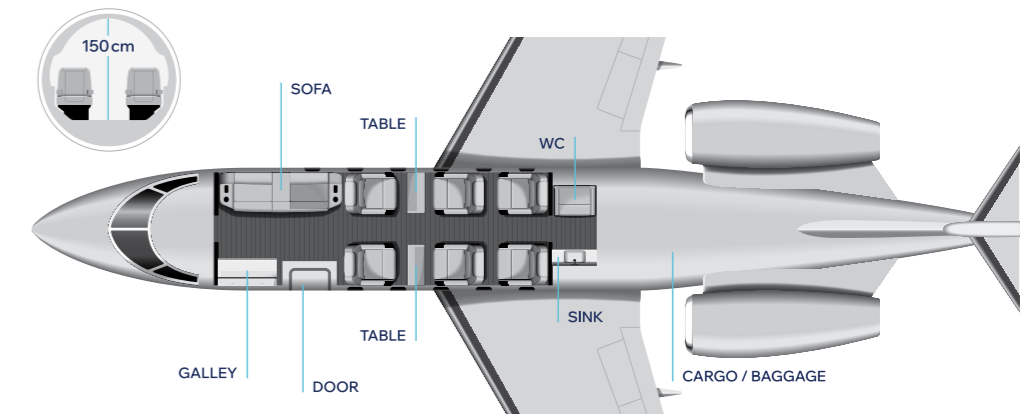

- High-level onboard bar included
- Versatile seats
- Enclosed lavatory
- Individual power outlets & USB
- Free use of satellite phone
- Airshow & moving map

Some facts for technology enthusiasts

Capacity	7 passengers
Pieces of luggage	8
Cabin width	1.55 m
Cabin height	1.50 m
Flight range	3,200 km
Maximum speed	859 km/h
Registration number Phenom 300E	OK-PHA, OK-PHE, OK-PHO, OK-PHN, OK-PPH
Registration number Phenom 300	OK-PHM