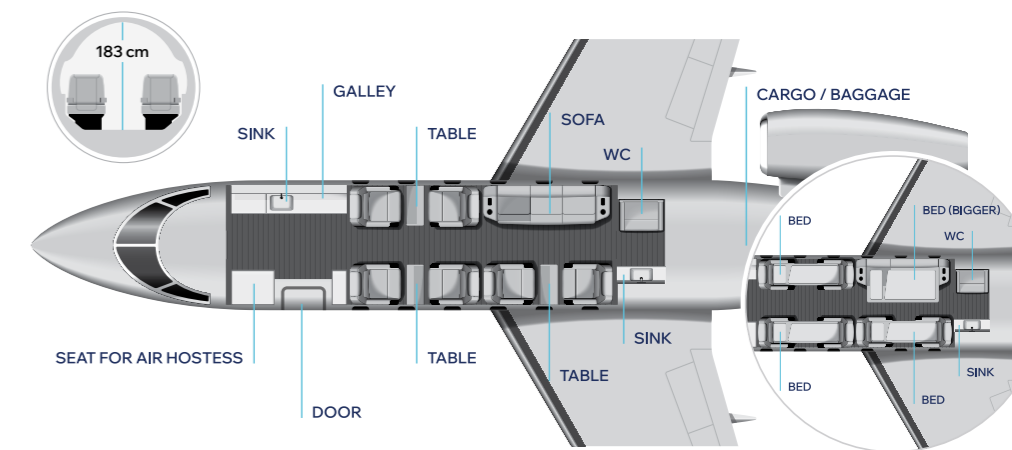

PEACE AND QUIET FOR WORK, SPACE TO RELAX

Everything you need for work and relaxation

In addition to the spacious interior and exceptionally comfortable seats, you will also appreciate the satellite phone and high-speed internet on long flights.

And if you happen to feel tired, you can relax on a comfortable sofa bed. Fresh hot and cold meals of the highest quality are a matter of course, accompanied by a selection of carefully chosen beverages.

- → High-level onboard bar included
- → Practical galley with sink, microwave, full bar & coffee
- → Fold-away executive tables
- → Versatile seats, up to 4 full beds
- → Flat floor
- → Enclosed lavatory
- → Separated seat for air hostess
- → Individual power outlets & USB
- → Free use of sat. phone & wifi
- → Airshow & moving map
- → Onboard entertainment

Some facts for technology enthusiasts

Capacity	9 passengers
Pieces of luggage	14
Cabin width	2.08 m
Cabin height	1.83 m
Flight range	7,000 km
Maximum speed	863 km/h
Registration number	OK-PRF, OK-PRJ