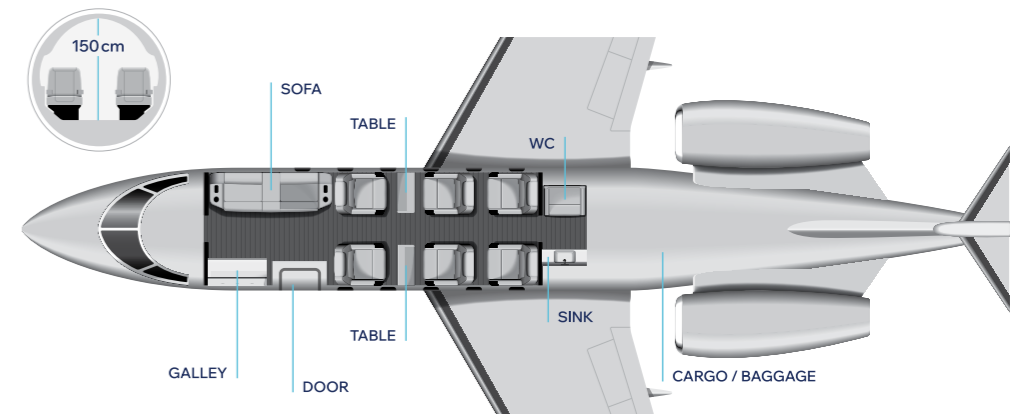

- High-level onboard bar included
- Versatile seats
- Enclosed lavatory
- Individual power outlets & USB
- Free use of satellite phone
- Airshow & moving map

Some facts for technology enthusiasts

Capacity	7 passengers
Pieces of luggage	8
Cabin width	1.55 m
Cabin height	1.50 m
Flight range	3,200 km
Maximum speed	859 km/h
Registration number Phenom 300E	OK-PHA, OK-PHE, OK-PHO, OK-PHN, OK-PPH
Registration number Phenom 300	OK-PHM