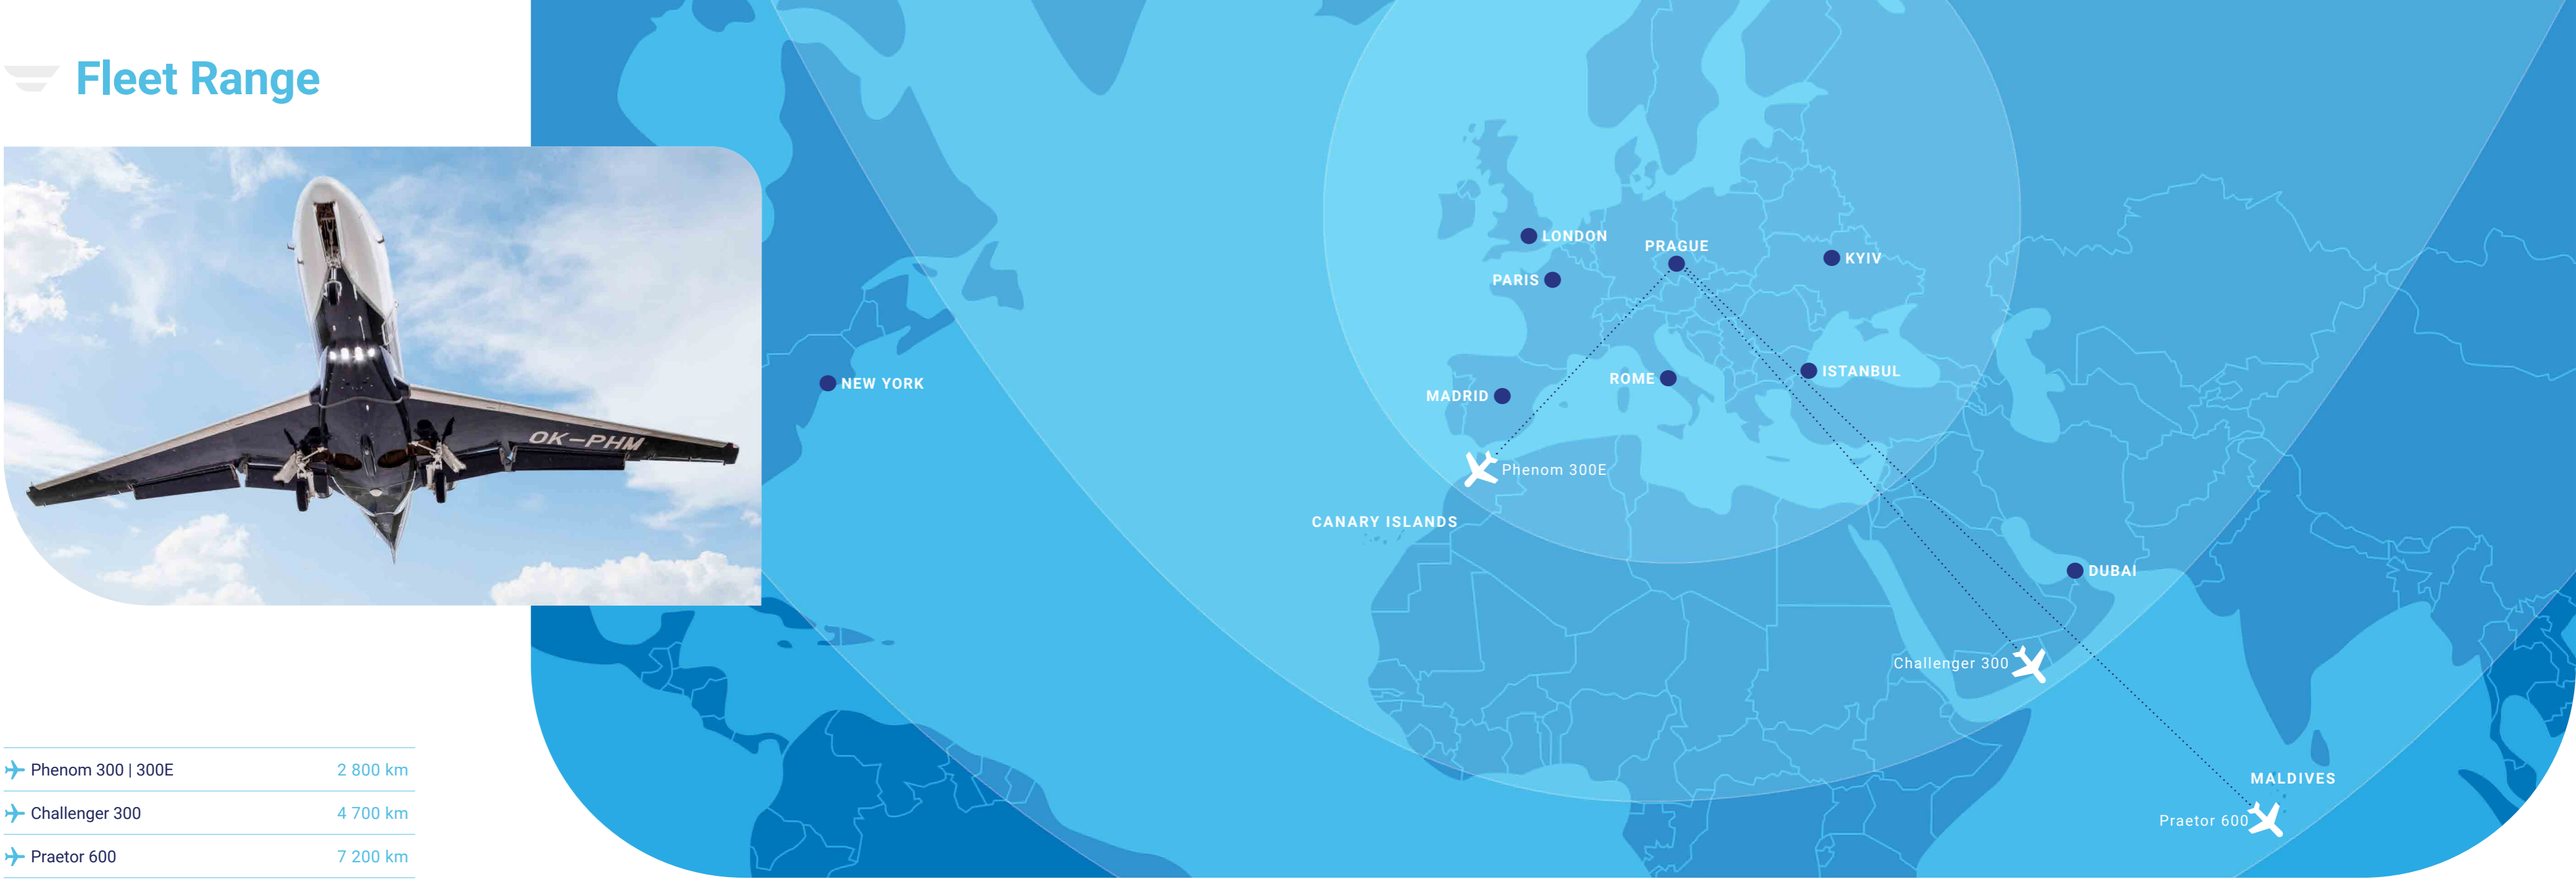

✈ Phenom 300 | 300E	2 800 km
✈ Challenger 300	4 700 km
✈ Praetor 600	7 200 km