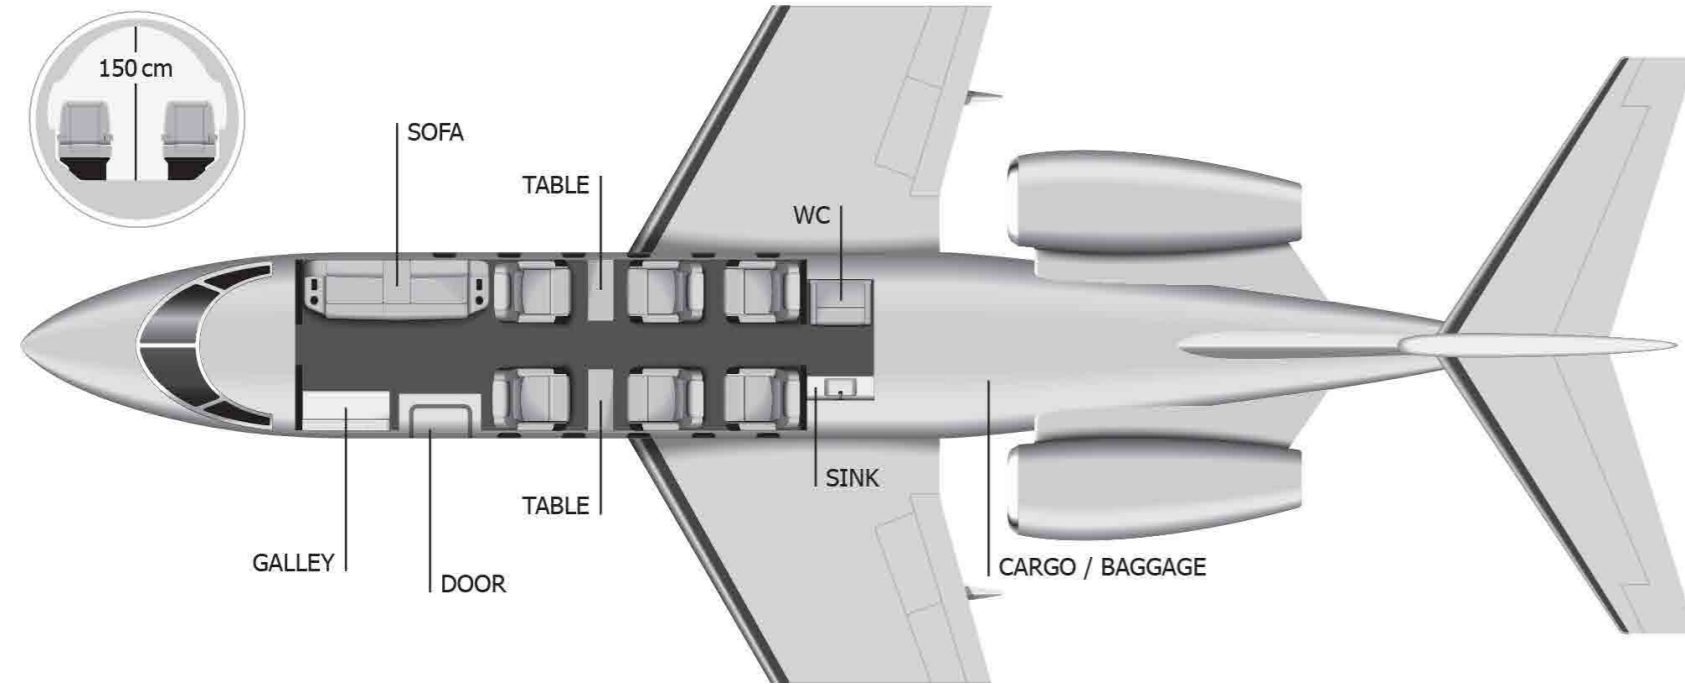

 Flight range
2 800 km

 Number of suitcases
8 pcs

 Maximum speed
859 km/h

 Flight attendant
On demand

 Convenience
WC, bar

 Catering
Cold

Board Plan of the Phenom 300E

Specification

Cabin height	1,50 m
Cabin width	1,55 m

Challenger 300 Farewell August 31, 2024

Challenger 300 for up to 9 passengers manufactured by Bombardier is characterized by a very long range, a fast cruise speed and a spacious and comfortable cabin space (height 185 cm, width 219 cm). With its extended range, the Challenger 300 can transport you non-stop to Europe's borders, to the Middle East and other destinations ensuring an enjoyable journey of maximum comfort.