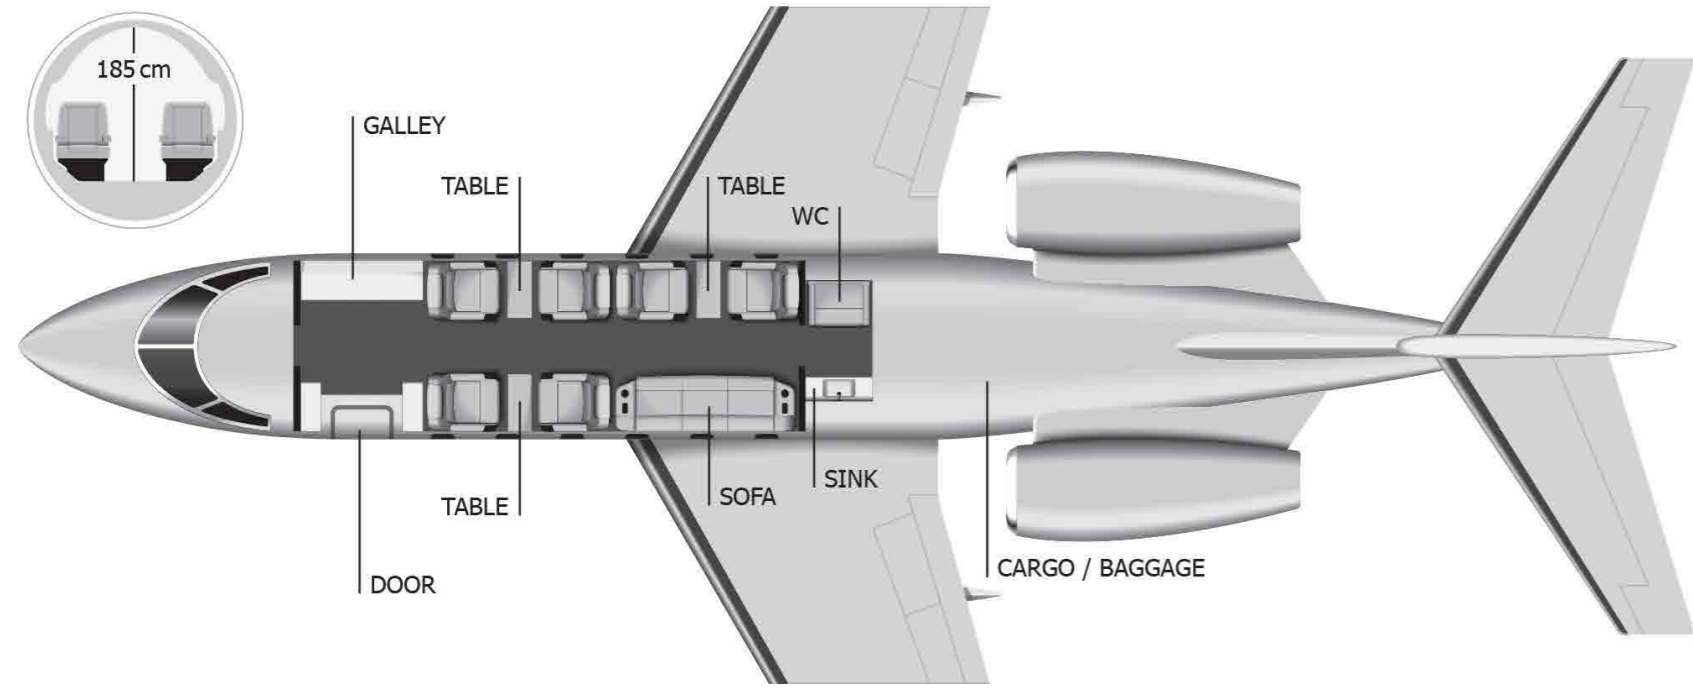

 Flight range
4 700 km

 Number of suitcases
12 pcs

 Maximum speed
870 km/h

 Flight attendant
Always on board

 Convenience
WC

 Catering
Hot and cold

Board Plan of the Challenger 300

Specification	
Cabin height	1,85 m
Cabin width	2,19 m

Illustrative images

Praetor 600 Coming soon...

The Praetor 600 by Embraer is the world's most technologically advanced super-midsize business jet, offering best-in-class range and cabin altitude for comfort. With a nonstop range of 7 200 km at long-range cruise speed, it allows for intercontinental travel without refueling. The Praetor 600 will take you for example from London to Dubai or also from London to New York.

Featuring a highly functional galley, the cabin is designed for long flights, offering a height of 183 cm and a width of 208 cm. Furthermore the sofa and also the chairs are convertible into comfortable beds.